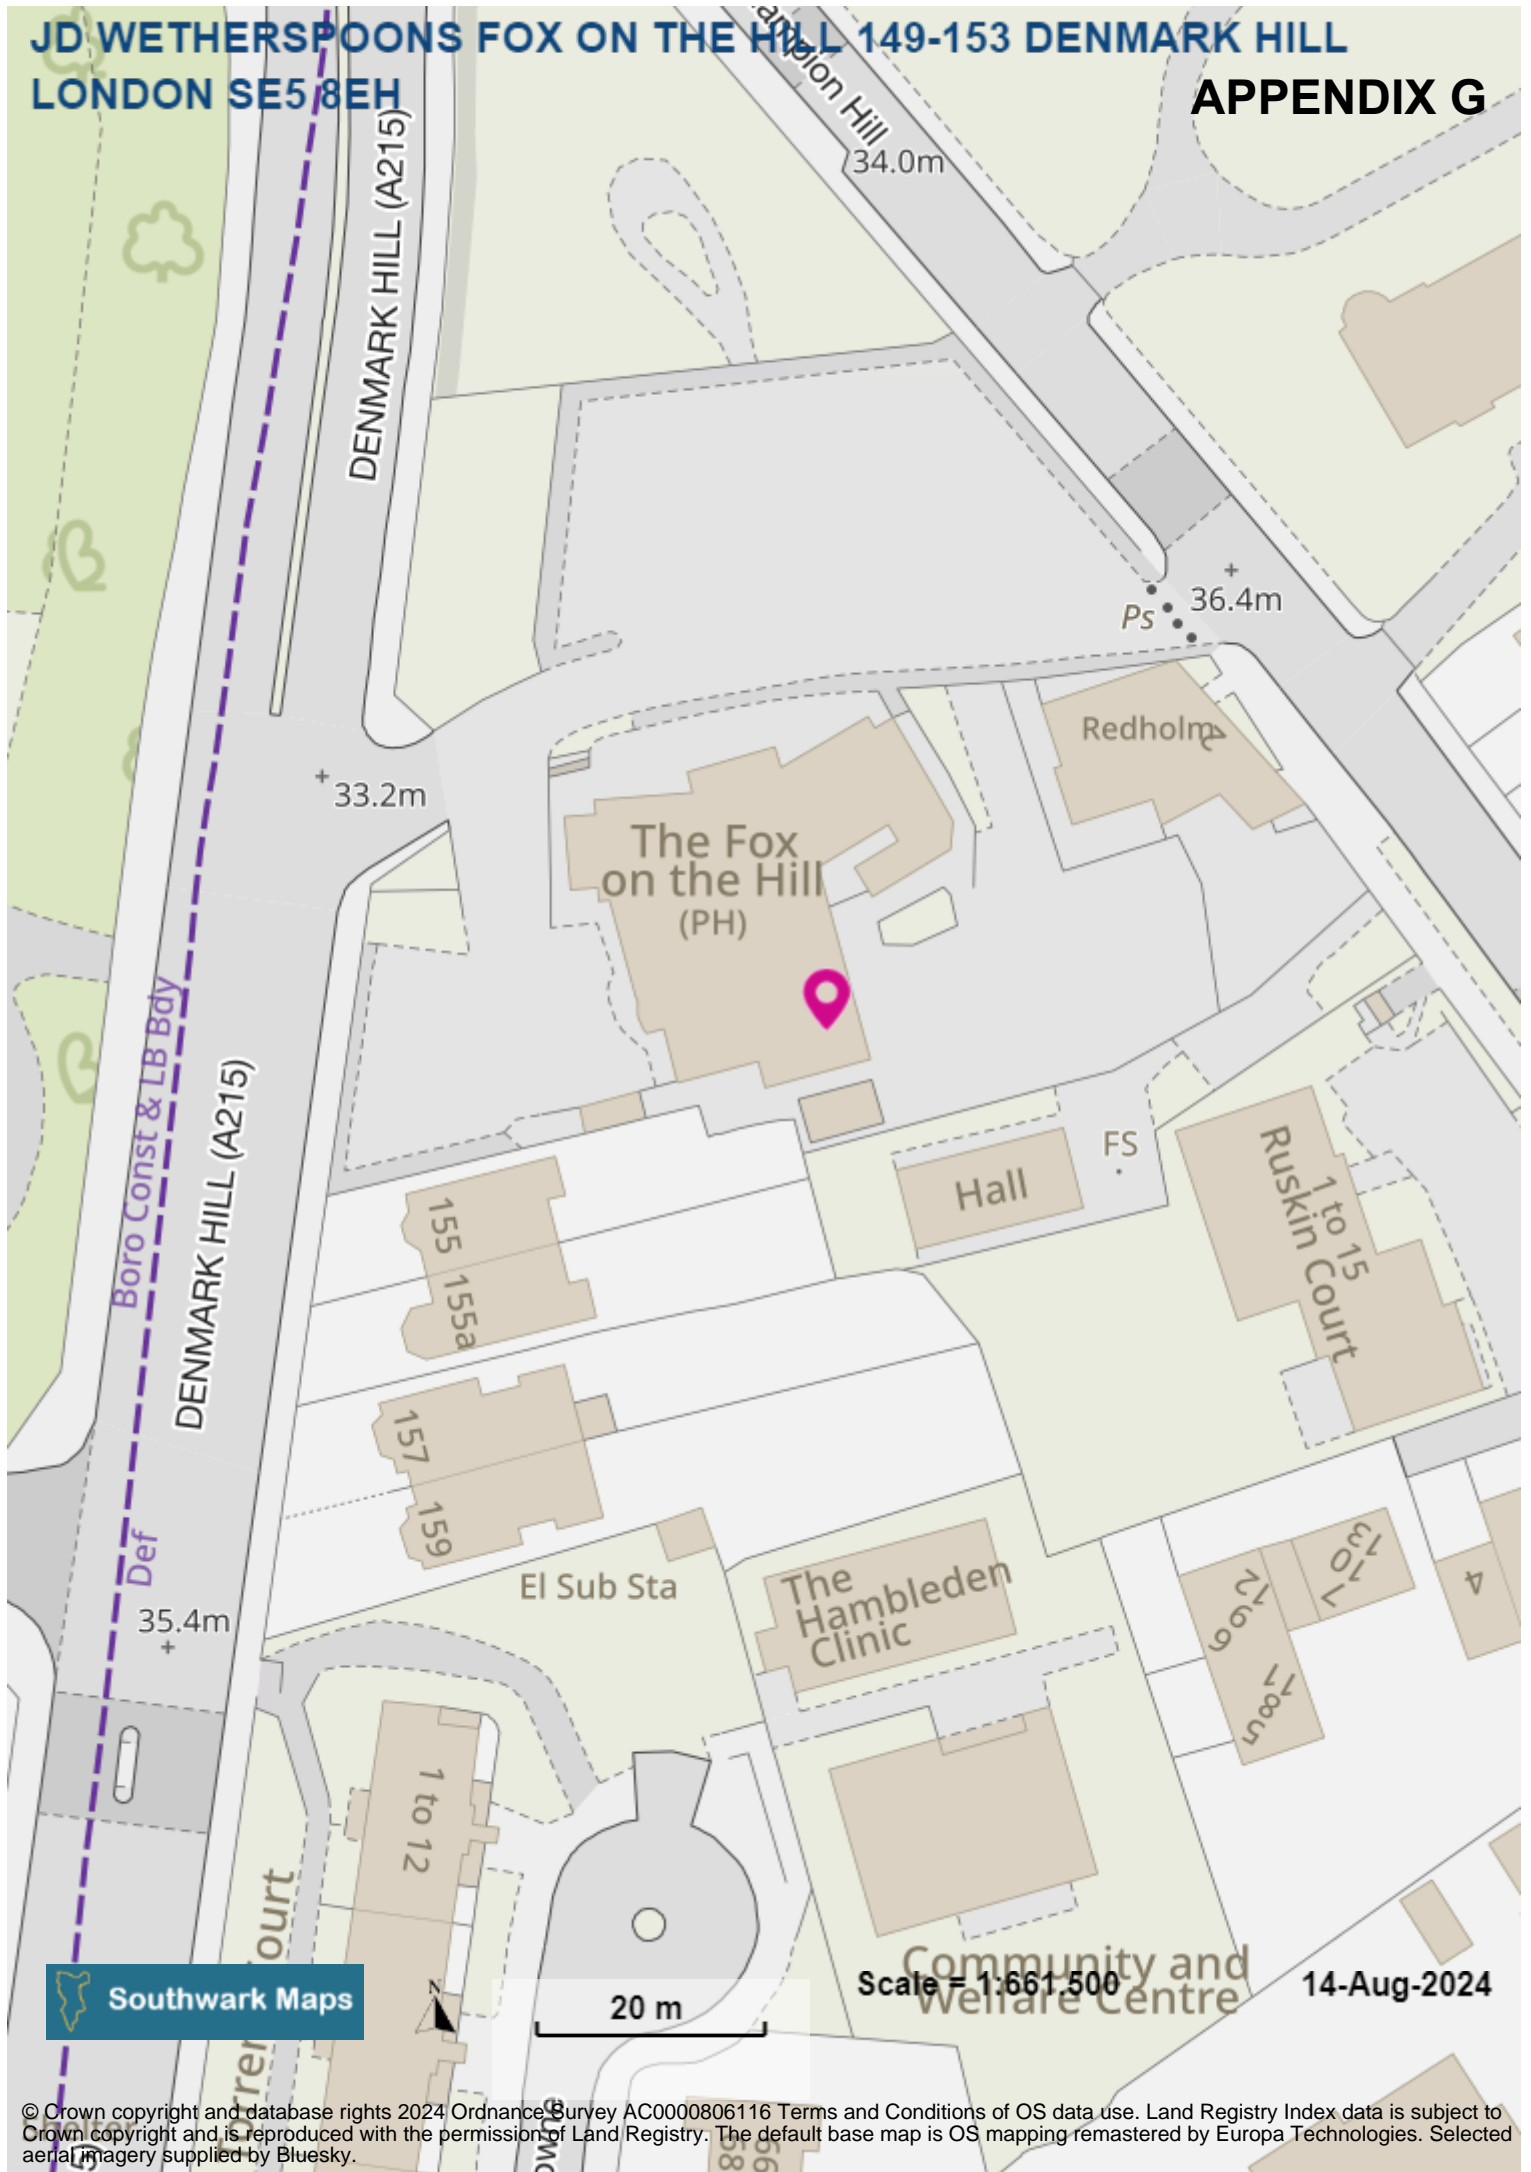

**JD WETHERSPOONS FOX ON THE HILL 149-153 DENMARK HILL
LONDON SE5 8EH**

APPENDIX G

Southwark Maps

Scale = 1:661,500 14-Aug-2024

© Crown copyright and database rights 2024 Ordnance Survey AC0000806116 Terms and Conditions of OS data use. Land Registry Index data is subject to Crown copyright and is reproduced with the permission of Land Registry. The default base map is OS mapping remastered by Europa Technologies. Selected aerial imagery supplied by Bluesky.